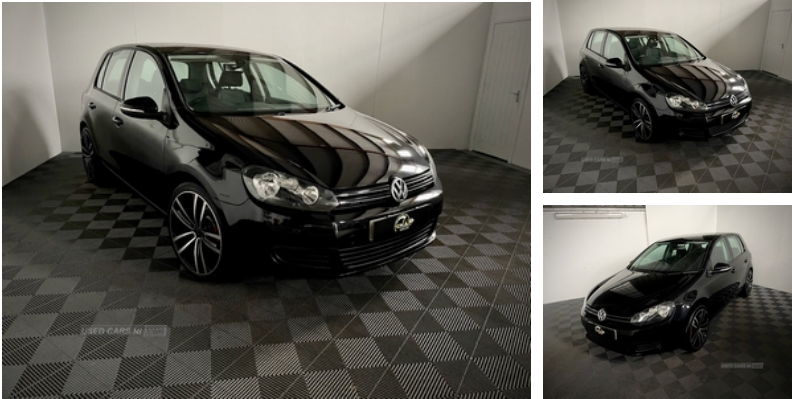

, Cookstown, BT702RG
Callum: 07522744505

Volkswagen Golf 1.6 TDi 105 BlueMotion Tech Match 5dr | Aug 2011

£4,495

NOW SOLD

2011 Volkswagen Golf 1.6 Tdi 105 Bluemotion Tech Match

141k Warranted miles

Full year MOT

£20 Road tax

Timing belt kit done

19" Alloy wheels (additional £350)

Handsfree, multifunction steering wheel, auto lights, cruise control, A/C, electric windows + mirrors etc

Lovely car inside and out

Low insurance grouping

Miles:	141000
Fuel Type:	Diesel
Transmission:	Manual
Colour:	Black
Engine Size:	1598
CO2 Emission:	107
Tax Band:	B (£20 p/a)
Body Style:	Hatchback
Insurance group:	16E
Reg:	GL11ZMV

Technical Specs

DIMENSIONS

Length:	4199mm
Width:	1786mm
Height:	1479mm
Seats:	5

Luggage Capacity (Seats Up): 350L

Gross Weight:	1840KG
Max. Loading Weight:	567KG
Max. Loading Weight:	567KG

PERFORMANCE & ECONOMY

Fuel Consum. (Urban Cold):	54.3MPG
Fuel Consum. (Extra Urban):	80.7MPG
Fuel Consum. (Combined):	68.9MPG